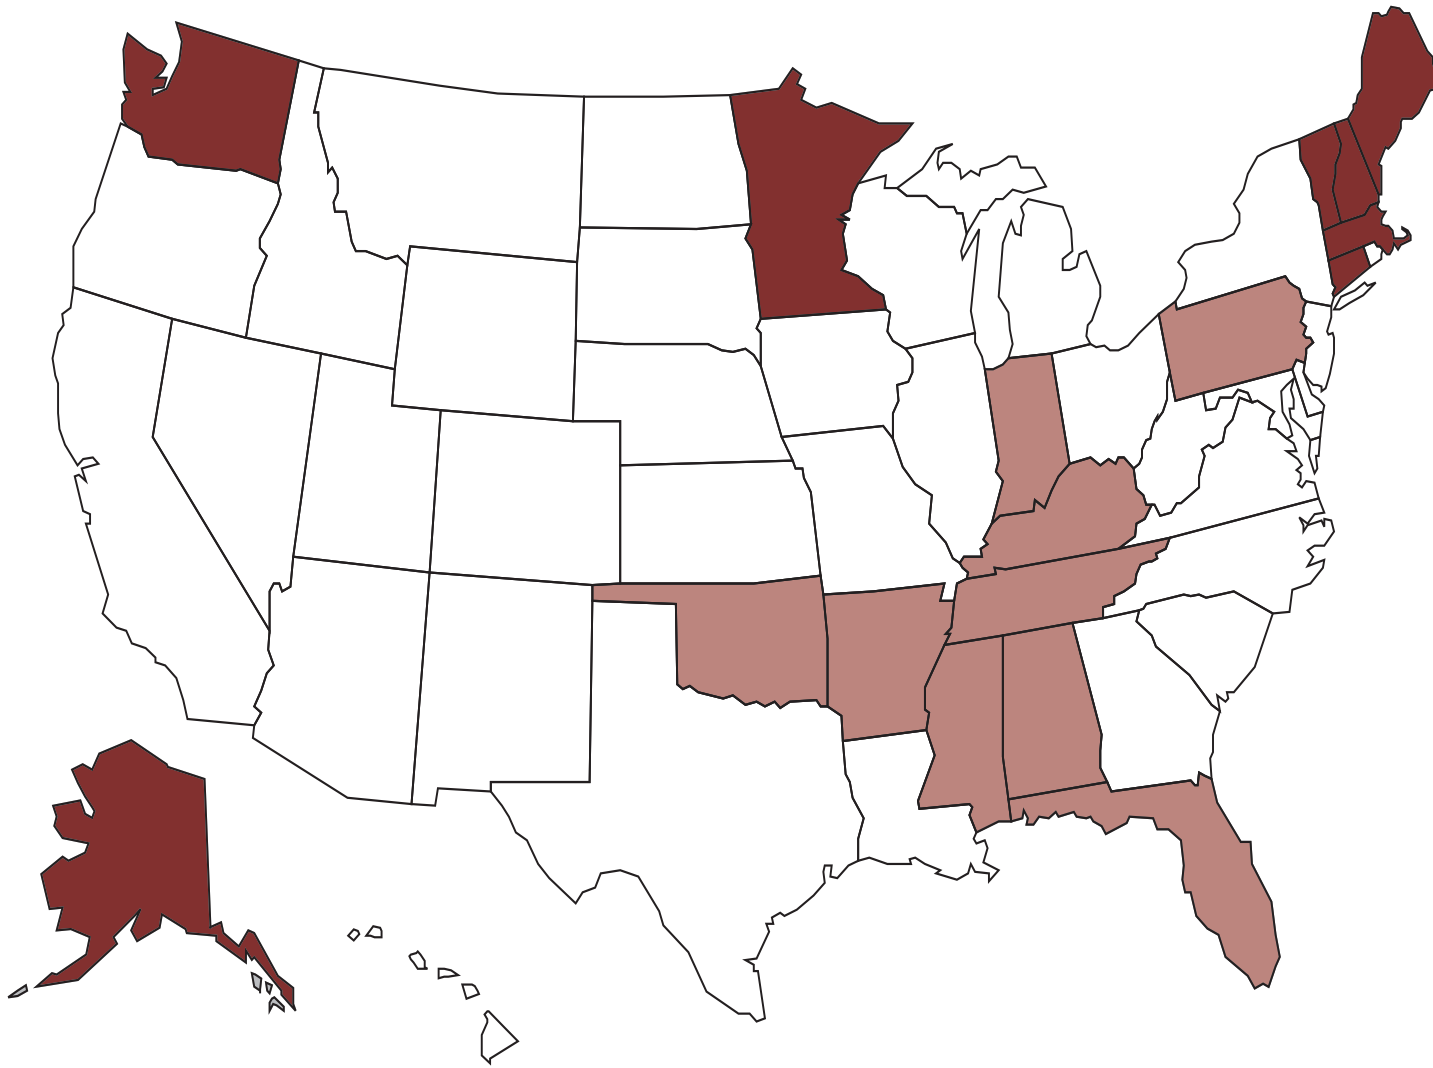

# The Status of Women in the States - 2002

## Best & Worst States for Women

### BEST STATES

1. Massachusetts
- Minnesota
- Vermont (all tied)
4. Connecticut
- Washington (tied)
6. Alaska
7. Maine
- New Hampshire (tied)

### WORST STATES

51. Mississippi
50. Tennessee
49. Kentucky
48. Oklahoma
47. Arkansas
46. Alabama
45. Pennsylvania
44. Florida
43. Indiana