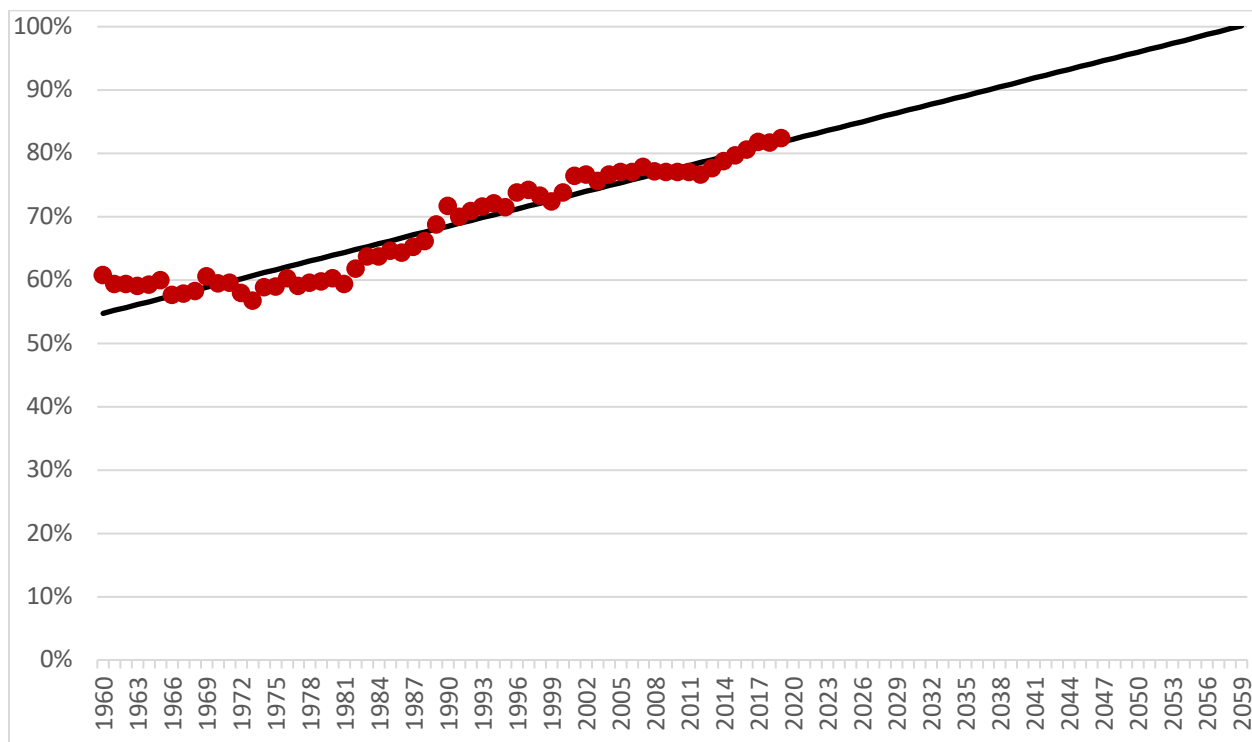

Quick Figure

IWPR # Q086

September 2020

Women's Median Earnings as a Percent of Men's Median Earnings, 1960-2019 (Full-time, Year-round Workers) with Projection for Pay Equity in 2059

Source: IWPR analysis of data from Jessica Semega, Melissa Kollar, Shrider, Emily A., and John Creamer. 2020. *Income and Poverty in the United States: 2019*, Table A-7. U.S. Census Bureau Current Population Reports, P60-270.

<<https://www.census.gov/content/dam/Census/library/publications/2020/demo/p60-270.pdf/>>.

Note: Since 2014, the Census Bureau has made a series of changes in data collection and processing methods to improve the CPS-ASEC income content. With the 2018 data release in September 2019, the Census Bureau has completed data processing improvements for the imputation of missing data on income and earnings. IWPR estimates use the most recent data series that incorporate all these changes.